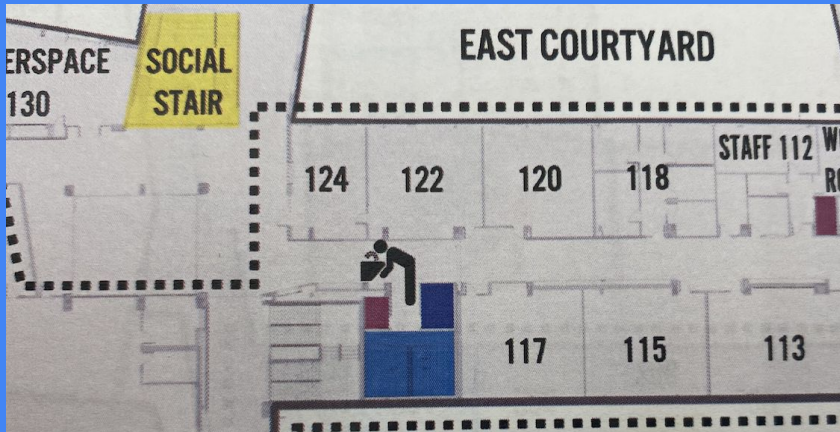

**LOCKERS @**

How do I know my locker **NUMBER**  
and locker **COMBINATION**?

1. Visit StudentVUE
2. Go to Student Info section
3. Find Locker Info on the bottom

100-106

**Lockers: 1001 - 1180**

**Lockers: 1181 - 1322**

107-124  
STUDENT STORE  
LIBRARY 

**Lockers: 1323 - 1392**

# Lockers: 1445 - 1480

**Lockers:  
1481 - 1527**

**Lockers:  
2002 - 2178**

**Lockers:  
2179 - 2336**

**Lockers:  
2337 - 2562**

281-292

**Lockers: 2564 - 2701**

# Lockers: 0001 - 0094

**Lockers:  
0095 - 0429**