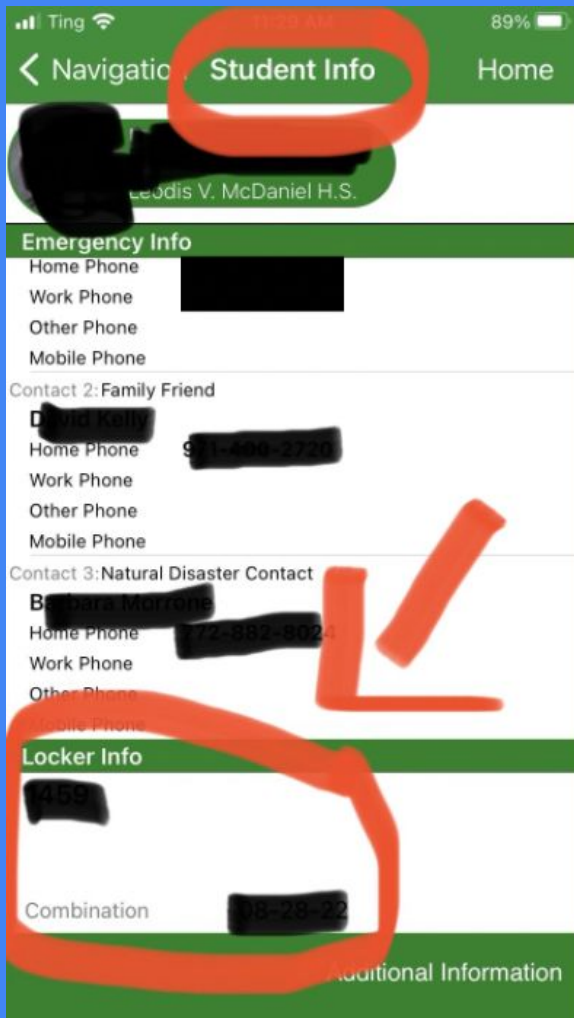

**LOCKERS @**

How do I know my locker **NUMBER**  
and locker **COMBINATION**?

1. Visit StudentVUE
2. Go to Student Info section
3. Find Locker Info on the bottom

100-106

**Lockers: 1001 - 1180**

**Lockers: 1181 - 1322**