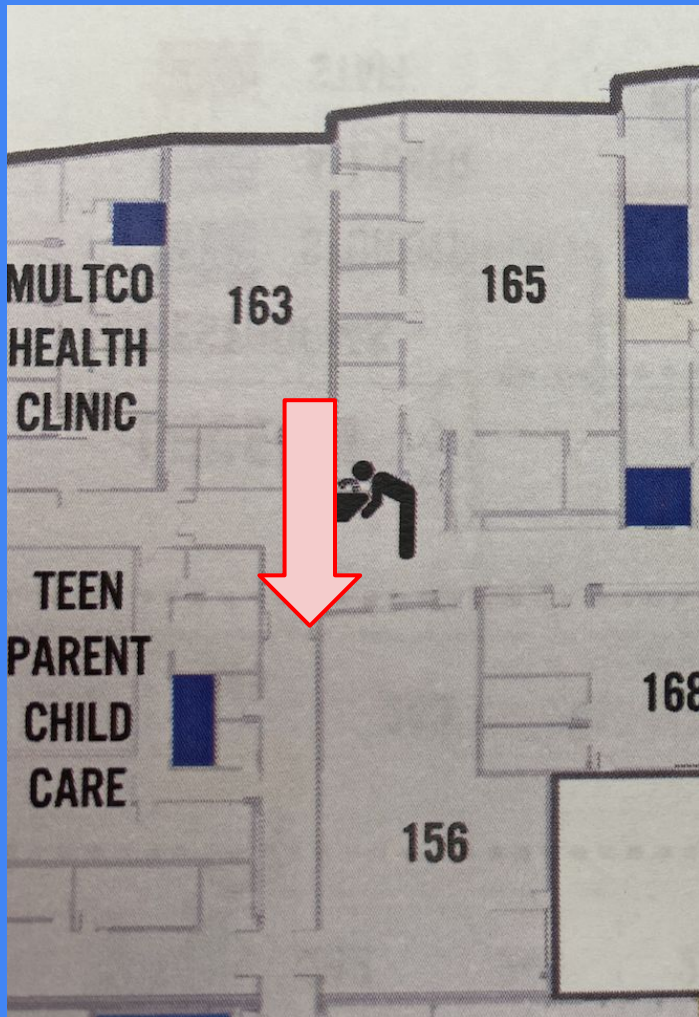

**LOCKERS @**

How do I know my locker **NUMBER**  
and locker **COMBINATION**?

1. Visit StudentVUE
2. Go to Student Info section
3. Find Locker Info on the bottom

100-106

**Lockers: 1001 - 1180**

**Lockers: 1181 - 1322**

107-124  
STUDENT STORE  
LIBRARY 

**Lockers: 1323 - 1392**

# Lockers: 1445 - 1480

**Lockers:  
1481 - 1527**

**Lockers:  
2002 - 2178**

**Lockers:  
2179 - 2336**

**Lockers:  
2337 - 2562**

281-292

**Lockers: 2564 - 2701**