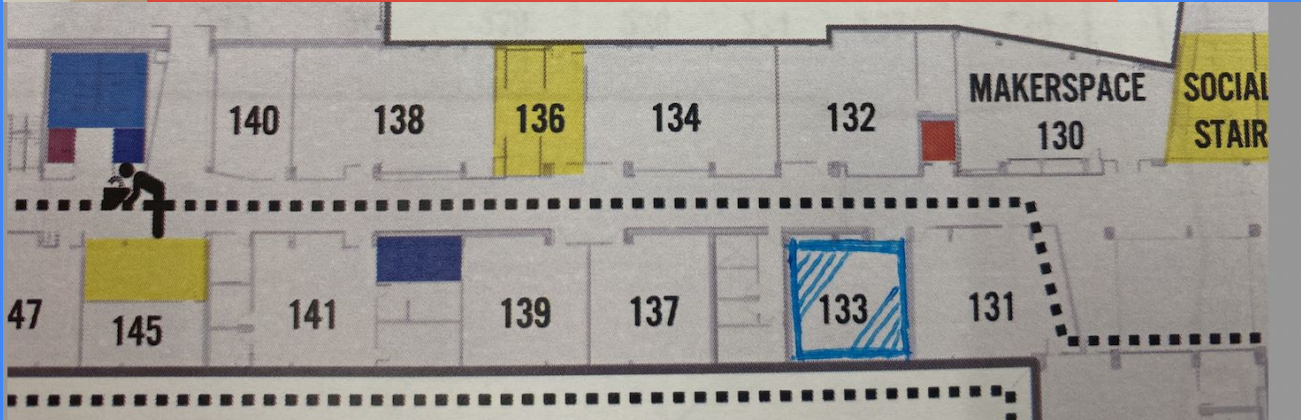

**LOCKERS @**

How do I know my locker **NUMBER**  
and locker **COMBINATION**?

1. Visit StudentVUE
2. Go to Student Info section
3. Find Locker Info on the bottom

100-106

**Lockers: 1001 - 1180**

**Lockers: 1181 - 1322**

107-124  
STUDENT STORE  
LIBRARY 

**Lockers: 1323 - 1392**

# Lockers: 1445 - 1480

**Lockers:  
1481 - 1527**

**Lockers:  
2002 - 2178**

**Lockers:  
2179 - 2336**

**Lockers:  
2337 - 2562**

281-292

**Lockers: 2564 - 2701**

# Lockers: 0001 - 0094

**Lockers:  
0095 - 0429**