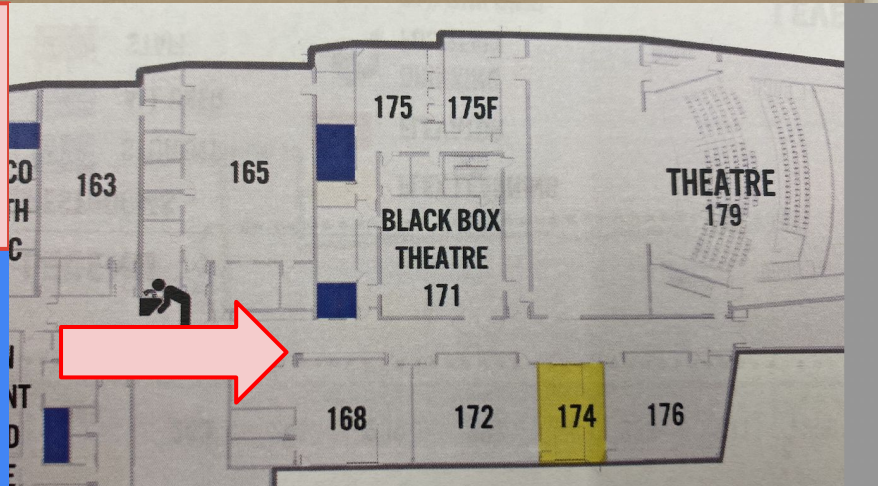

**Lockers:
1481 - 1527**