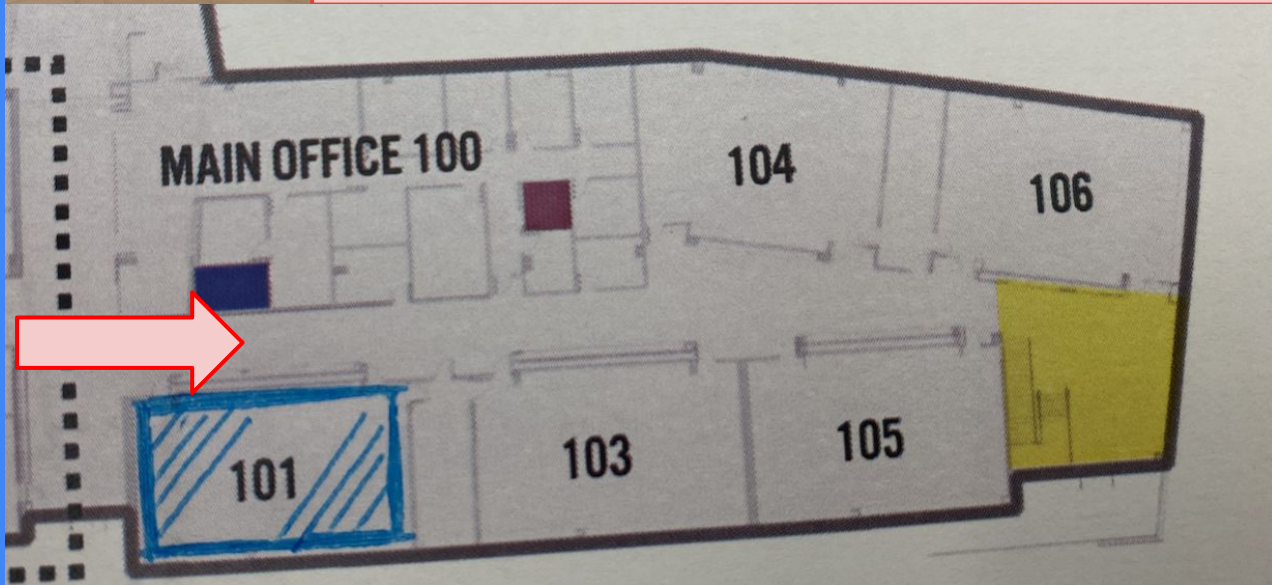

**LOCKERS @**

How do I know my locker **NUMBER**  
and locker **COMBINATION**?

1. Visit StudentVUE
2. Go to Student Info section
3. Find Locker Info on the bottom

100-106

**Lockers: 1001 - 1180**

**Lockers: 1181 - 1322**

107-124  
STUDENT STORE  
LIBRARY 

**Lockers: 1323 - 1392**

# Lockers: 0001 - 0094

**Lockers:  
0095 - 0429**